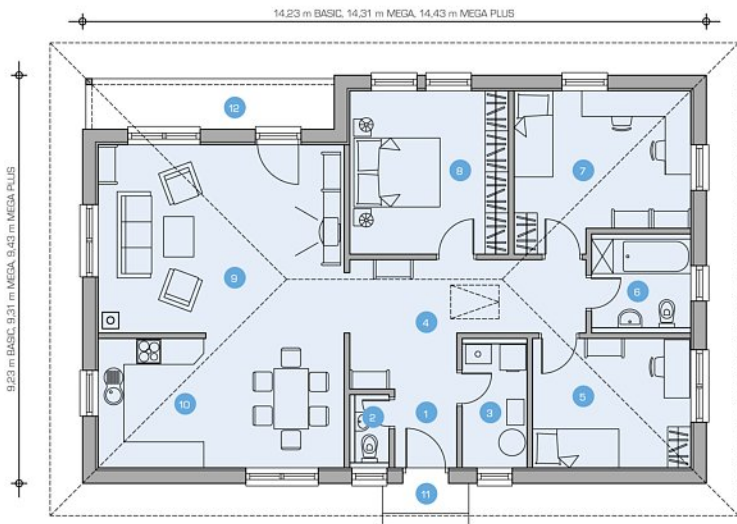

pritličje / ground floor / rez-de-chaussee / Erdgeschoss / prizemlje / piano terra